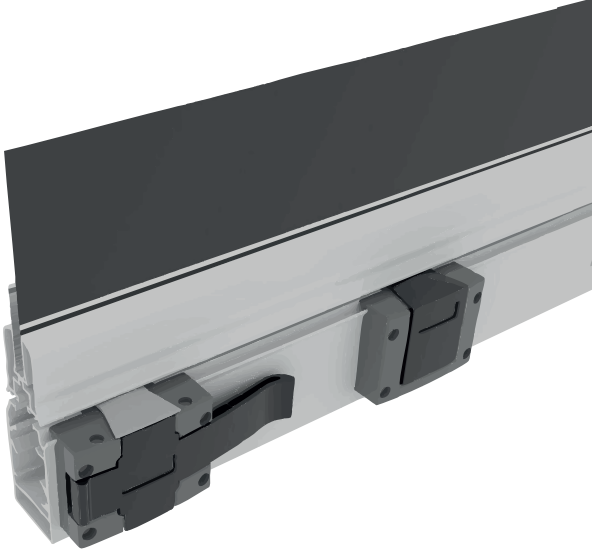

Sliding folding glass balcony system, 8mm roped on four sides, decorated with tempered glass and system profiles.

Low noise in the functionality, wing profiles with high resistance to wear and cold heat are designed so that they can be opened to the inside and open depending on the balcony structure and your desire to the left or right.

Prokon seri cam balkon farklı istek ve kullanım amaçlarına uygun olarak üretilmiş bu nedenle oldukça talep gören sistemlerimizden birisidir. Teknik özellikleri açısından kullanışlı ve farklı mekanların kullanım alanlarını genişletmesi açısından da fonksiyonel bir yapıya sahiptir.

Sistemin Teknik Özellikleri; Kasa Profili; çift rulmanı taşıyacak şekilde 2 kanallı olarak dizayn edilmiştir. Prokon sistem bazaları 8-10mm temperli cam kullanımına uygun olarak üretilmiştir. Sistemin eloksal (naturel), beyaz, parlak bronz standart renk seçenekleri mevcuttur. Gelen talebe bağlı olarak özel 215 çeşit renk seçenekleri de uygulanabilir. Bu sistemde istenildiğinde üstten taşımali olarak monte edilme imkanına sahiptir.

Prokon series glass balcony is one of our highly demanded systems, as it is produced to suit different demands and usage purposes. It has a useful structure in terms of its technical features and a functional structure in terms of expanding the usage areas of different spaces.

Technical Specifications of the System; Case Profile; It is designed with 2 channels to carry double bearings. Prokon system bases are produced suitable for the use of 8-10mm tempered glass. The system is available in anodized (natural), white and bright bronze standard color options. Depending on demand, 215 special color options can also be applied. This system has the possibility of being mounted from the top when desired.