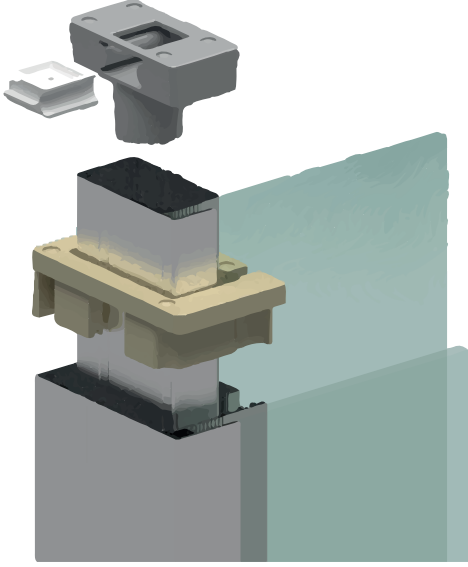

Airkon System

Air Piston WindBreaker System