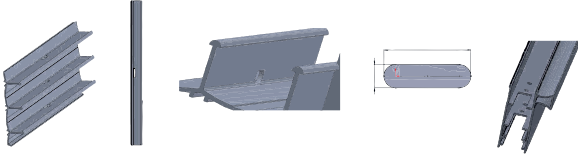

Yeni Nesil Sürme Slidekon Sistem

4 Rulmanla panel ağırlığı yükseklik ayar vidası ile dengelenerek sessiz ve rahat kullanım sunar. Panellerin 4 köşesinde hava kesiciler ile ısı yalıtımı, su yalıtımı ve ses yalıtımı sağlanmaktadır. Sistemde kullanılan tüm parçalar paslanmaz özelliğe sahiptir. Sistemde dört çeşit kilit kullanılmaktadır. Anahtarlı horoz kilit, Alüminyum klepsi kilit, Alüminyum havuz kilit, Çelik Pimli İspanyolet kilit. Her camda iki adet kenetlenen Alüminyum yalıtım fitili kullanılmaktadır. Dikey profil birleşim noktalarına kılavuz kapak sayesinde kolay imalat ve montaj imkanı sağlar. Kış bahçesi, Vitrin camları, Balkon çeşitlerinde L, U, Düz 2 panel ve çoklu birleşimli olarak uygulanır. Eşikli ve eşiksiz sürme seri cam kullanımı her iki sistemde de 8mm ve 10mm ve 4+12+4 ısıcam kullanılabilir. Her iki sistemde de 8mm ve 10mm ve 4+12+4 ısıcam kullanılabilir.

MEKANİK KESİM VE TAHLİYE İŞLEMLERİ
(WATER DISCHARGE OUTPUT PROCESS)