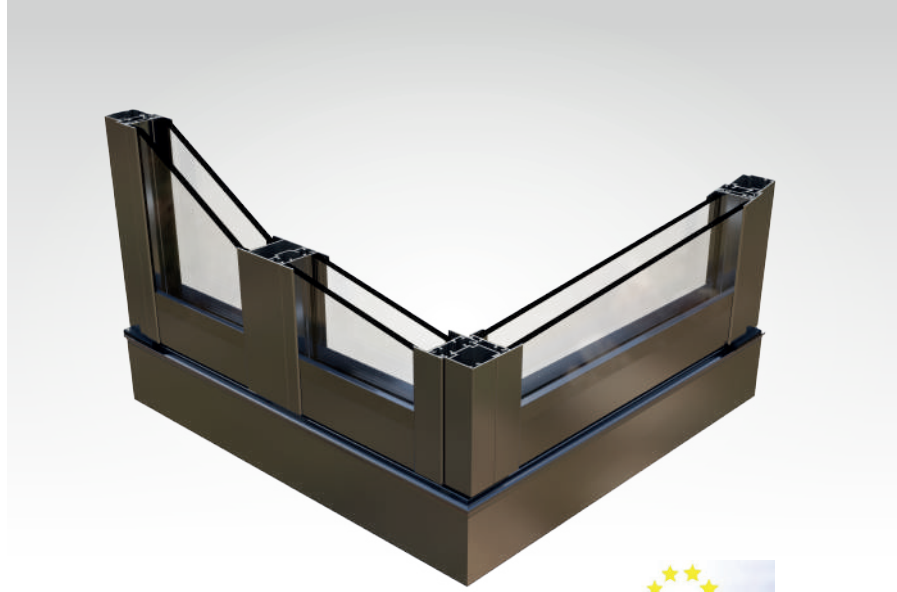

New Generation Insulated Glazing Balcony ISIKON !

Alkon is one of the leading suppliers of glazing balcony systems with high-quality aluminium. Alkon products are used millions of times worldwide and meet the highest demands in terms of design, comfort, safety and energy saving.

Yeni Nesil Isıcamlı Cam Balkon ISIKON !

Alkon, yüksek kaliteli alüminyum ile cam balkon sistemlerinin lider tedarikçilerinden biridir. Alkon ürünleri dünya çapında milyonlarca kez kullanılmaktadır. Tasarım, konfor, güvenlik ve enerji tasarrufu bakımından en yüksek talepleri karşılar.

Technical Details / Teknik Detaylar

Maximum System Height Maksimum Sistem Yüksekliği	--- 2800 MM
Maximum Panel Width Maksimum Kanat Genişliği	--- 800 MM
Maximum Panel Width Cam Kalınlığı	--- 4+22+4(30MM)
Maximum Panel Width Cam Tipi	--- Double Glass --- Çift Cam
System Operation Açılma Şekli	--- Espagnolette Lock --- İspanyolet Kilit
Profile Colours (in Stock) Profil Renkleri (Stokta)	--- Anodized-Bright Bronz-7016 Anthracite Grey-Ral Colours --- Elokosal-Parlak Bronz-7016 Antrasit Gri-Ral Renkleri
Polyamide Panel Cap Colour (in Stock) Poliamidit Kanat Kapak Renkleri (Stokta)	--- Black - Gray --- Siyah - Gri