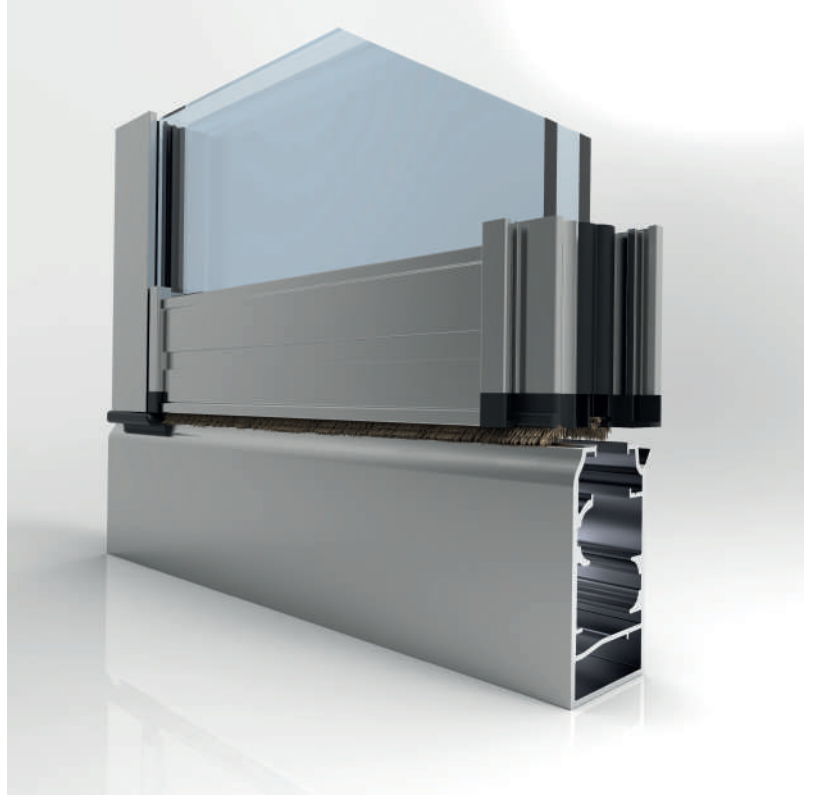

The Isikon+Plus insulating glass series is designed with a difference of %50 thermal insulation compared to 8mm glass balconies. The Isikon+Plus Insulating Glass Series has insulating devices in combination with insulating glass panels, 6-point insulating brush, EPDM sealing pressure and insulating devices. ISIKON PLUS SERIES Holds the balconies with 4+16+4 double glazing at room temperature. The ISIKON+Plus SERIES reduces glass reflections to zero by locking them from 3 points with Espagnolette locking. You can use Isikon+Plus Series Window as you open and close. Isikon+Plus can be adapted with 8-10mm Glass with its Optional Profile used in Balcony System.

Technical Details / Teknik Detaylar

Maximum System Height Maksimum Sistem Yüksekliği	--- 2800 MM ---
Maximum Panel Width Maksimum Kanat Geniřlięi	--- 800 MM ---
Maximum Panel Width Cam Kalınlıęı	--- 4+16+4 (24MM) ---
Maximum Panel Width Cam Tipi	--- Double Glass --- Çift Cam
System Operation Açılma Şekli	--- Espagnolette Lock --- İspanyolet Kilit
Profile Colours (in Stock) Profil Renkleri (Stokta)	--- Anodized-Bright Bronz-7016 Anthracite Grey-Ral Colours --- Elokosal-Parlak Bronz-7016 Antrasit Gri-Ral Renkleri
Polyamide Panel Cap Colour (in Stock) Poliamidit Kanat Kapak Renkleri (Stokta)	--- Black - Gray --- Siyah - Gri